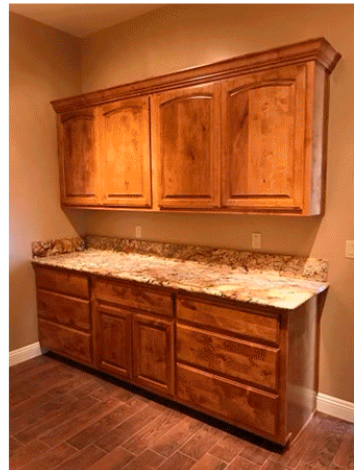

Colorado River
— CABINETS —

Catalog

PERSONALIZED Design

We adapt to your space.

Satisfying design to satisfy your needs we are located in Bullhead City, Arizona and now in Mexicali, Baja California.

Colorado River
CABINETS

DOORS Styles

Black Shaker

Classic Walnut

Classic White

Angela's Antique Door

Coffee Shaker

Colorado River Door

Double Shaker

Colorado River
— CABINETS —

CHERRY
WOOD
CABINETS

Colorado River
— CABINETS —

KNOTTY ALDER WOOD CABINETS

PRE FABRICATED

Meet our variety of pre fabricated models.

Choose your favorite model through our contact methods