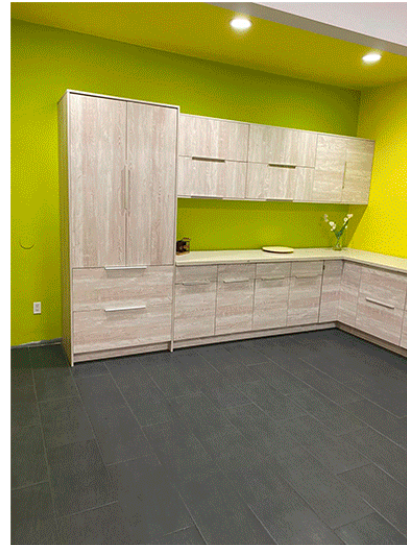

Colorado River
— CABINETS —

Catalog

PERSONALIZED Design

We adapt to your space.

Satisfying design to satisfy your needs we are located in Bullhead City, Arizona and now in Mexicali, Baja California.

Colorado River
CABINETS

DOORS Styles

Black Shaker

Classic Walnut

Classic White

Angela's Antique Door

Coffee Shaker

Colorado River Door

Double Shaker

Colorado River
— CABINETS —

CHERRY
WOOD
CABINETS

Colorado River
— CABINETS —

KNOTTY ALDER WOOD CABINETS

PRE FABRICATED

Meet our variety of pre fabricated models.

Choose your favorite model through our contact methods