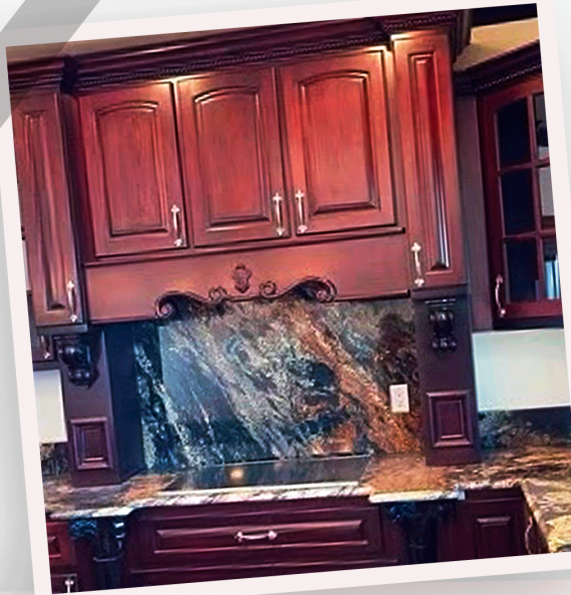

Colorado River
— CABINETS —

Catalog

PERSONALIZED Design

We adapt to your space.

Satisfying design to satisfy your needs we are located in Bullhead City, Arizona and now in Mexicali, Baja California.

Colorado River
CABINETS

DOORS Styles

Black Shaker

Classic Walnut

Classic White

Angela's Antique Door

Coffee Shaker

Colorado River Door

Double Shaker