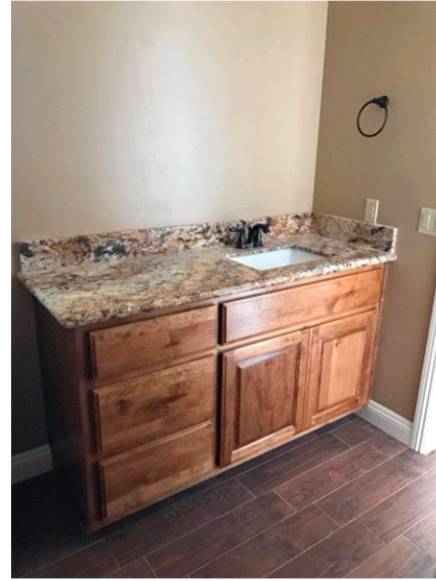

Colorado River
— CABINETS —

Catalog

PERSONALIZED Design

We adapt to your space.

Satisfying design to satisfy your needs we are located in Bullhead City, Arizona and now in Mexicali, Baja California.

Colorado River
CABINETS

DOORS Styles

Black Shaker

Classic Walnut

Classic White

Angela's Antique Door

Coffee Shaker

Colorado River Door

Double Shaker

Colorado River
— CABINETS —

CHERRY
WOOD
CABINETS

Colorado River
— CABINETS —

KNOTTY ALDER WOOD CABINETS

PRE FABRICATED

Meet our variety of pre fabricated models.

Choose your favorite model through our contact methods